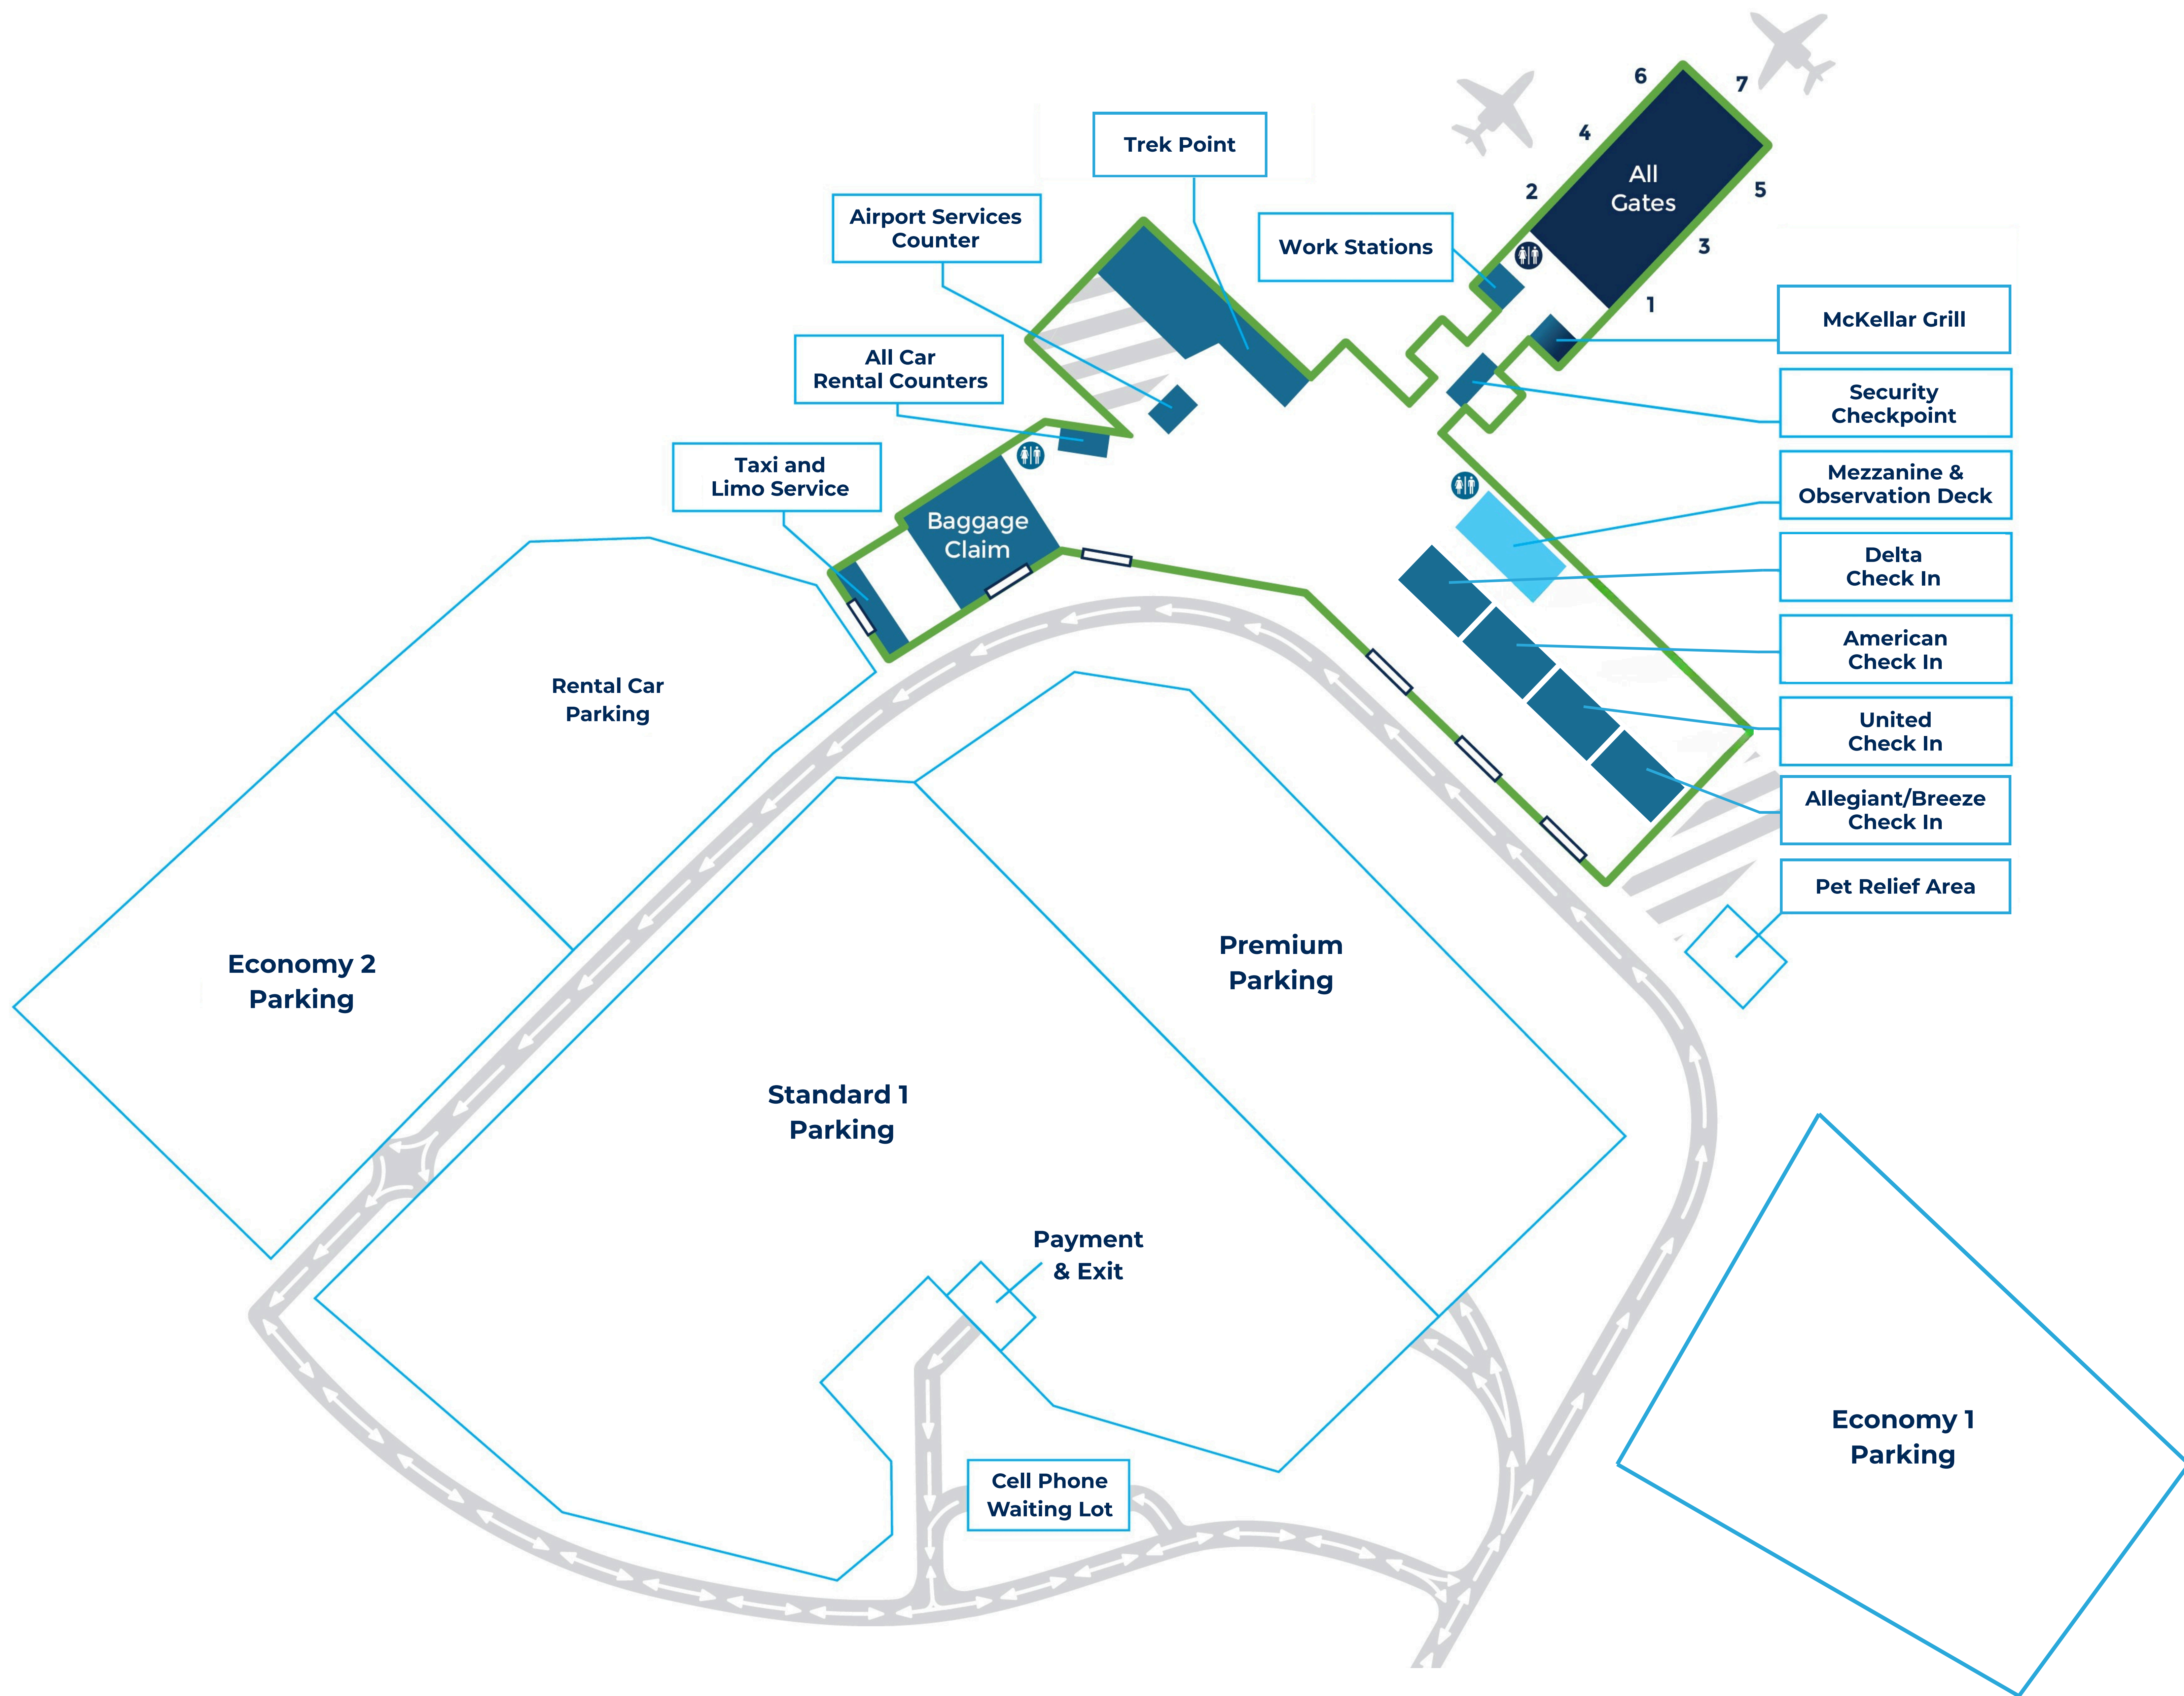

Tri-Cities Airport Parking & Terminal Map

Legend

- Roads
- Outdoors
- Terminal Building
- Entrances
- Upper Level
- Ground Level
- Lower Level
- Staff Only Area

Tri-Cities Airport Authority

2525 Highway 75, Suite 301 | Blountville, TN 37617 | FlyTRI.com | 423-325-6000 | *Map Not to Scale