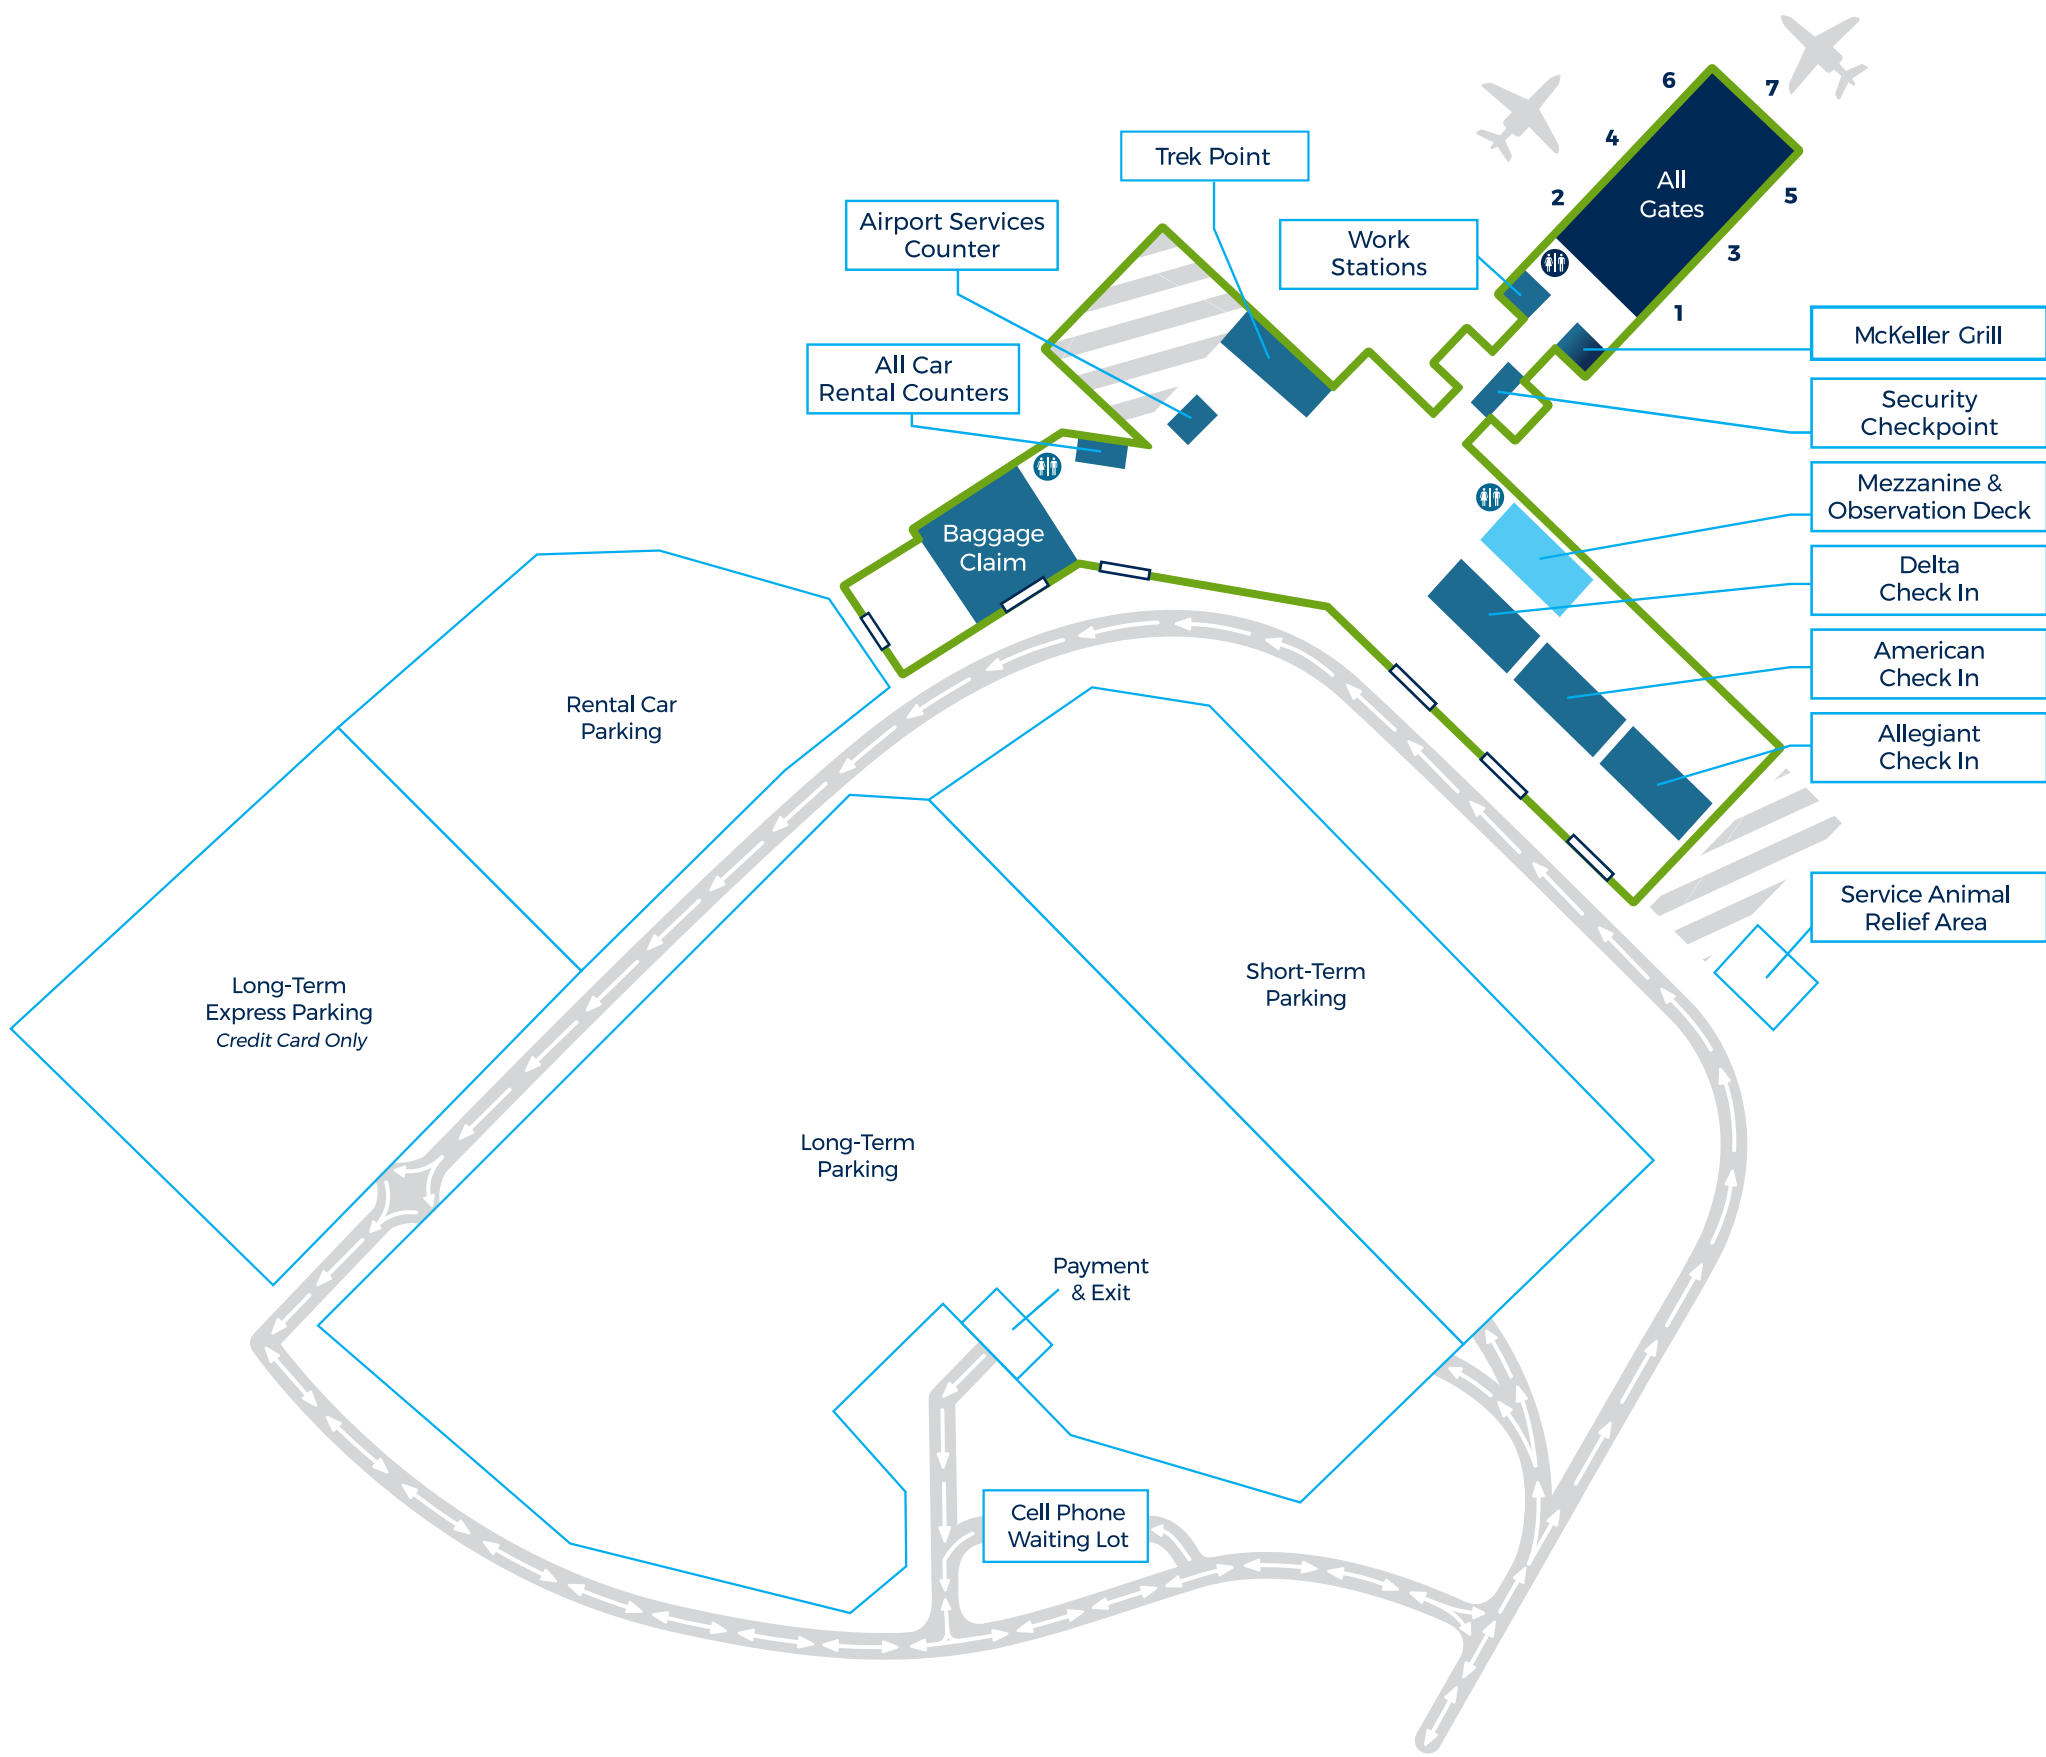

Tri-Cities Airport Parking & Terminal Map

Legend

-  Roads
-  Outdoors
-  Terminal Building
-  Entrances
-  Upper Level
-  Ground Level
-  Lower Level
-  Staff Only Area

Tri-Cities Airport Authority

2525 Highway 75, Suite 301 | Blountville, TN 37617 | TRIflight.com | 423-325-6000 | *Map Not to Scale